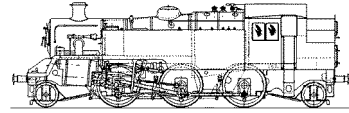

**The 82045 Steam
Locomotive Trust
4 Southfield
Prestbury, Macclesfield
Cheshire
SK10 4XF**

FRUIT OF THE LOOM Sizes S M L XL
Chest (to fit) 35"/37" 38"/40" 41"/43" 44"/46"

Polo shirt. £20.00 65% Polyester 35% Cotton
Sweatshirt £24.00 80% Polyester 20% Cotton
T shirt £14.00 100% Cotton with cotton/Lycra neckband
Fleece Jacket £34.00 100% Polyester, Pill resistant. Unlined. Two zip pockets.

RESULT Sizes S M L XL XXL
Chest (to fit) 38" 41" 44" 47" 50"

Storm Stuff Jacket £53.00 Reversible waterproof jacket. Pill-resistant polyester fleece. PVC waterproof coating with taped seams. Zip away hood.
Windcheater in a Bag £24.00 Showerproof nylon, acrylic coating inside, hidden hood, full length zip, 2 front pockets. Packs into a convenient carry bag.